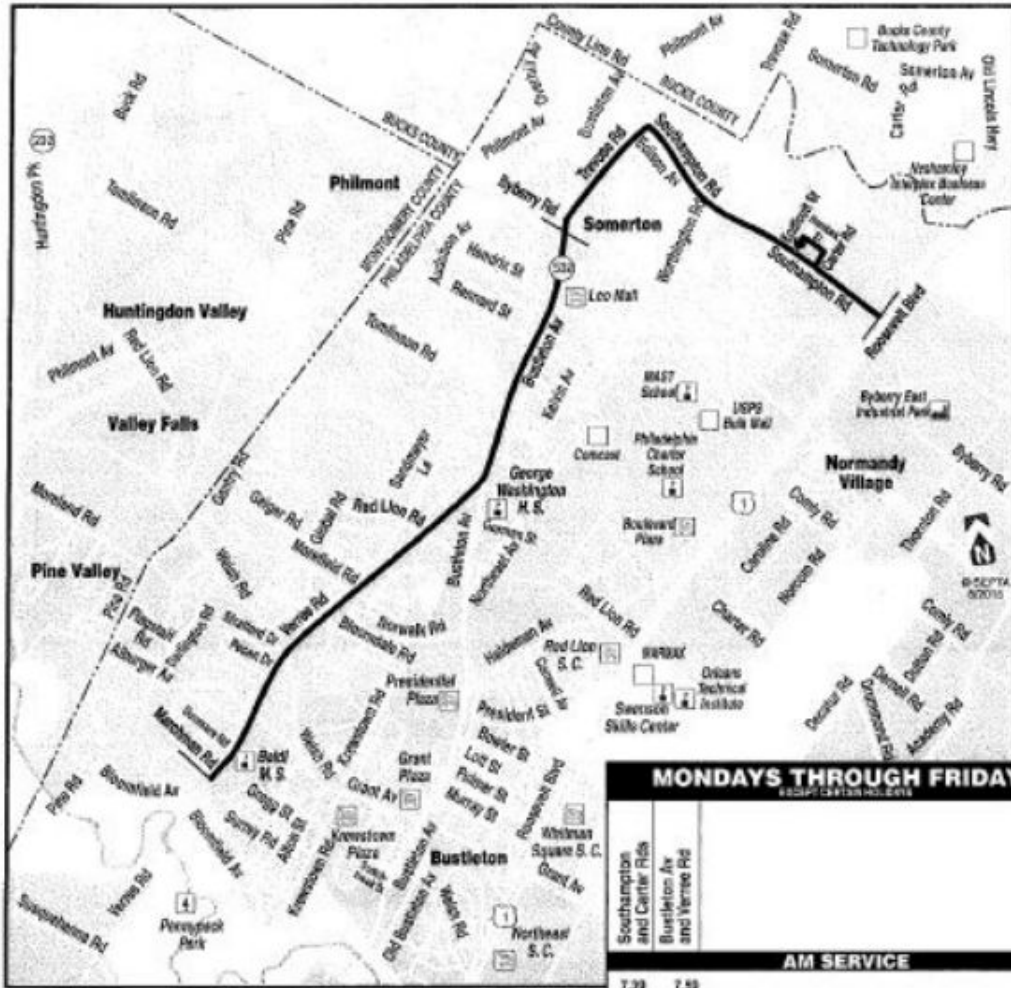

ROUTE 476

Effective September 8, 2015

MONDAYS THROUGH FRIDAYS <small>EXCEPT HOLIDAYS</small>			
Southampton and Center Rds	Bustleton Av and Verree Pk		Verree and Marchman Rds
AM SERVICE			
7:39	7:59		8:04
7:43	8:06		8:05
Verree and Marchman Rds			Southampton Rd and Roosevelt Blvd
PM SERVICE			
3:25			1:44

Subject To Change

ROUTE 475

Effective September 8, 2015

MONDAYS THROUGH FRIDAYS <small>EXCEPT CERTAIN HOLIDAYS</small>			
Bustleton Av and County Line Rd	Bustleton Av and Verree Rd	Kiewitown Rd and Bloomfield Av	Verree and Marchman Rds
AM SERVICE			
7:37	7:45	7:57	8:02
7:40	7:48	8:00	8:05
Verree and Marchman Rds			Bustleton and Philmont Aves
PM SERVICE			
3:24			3:26
3:25			3:26

Subject To Change

ROUTE 490

Effective September 8, 2015

MONDAYS THROUGH FRIDAYS	
<small>EXCEPT CERTAIN HOLIDAYS</small>	
Oxford Av & Lighty St Perrygrack Park	Vence and Marchman Rds
AM SERVICE	
7.50	4.00
Vence and Marchman Rds	Oxford Av & Lighty St Perrygrack Park
PM SERVICE	
3.25	3.37

Subject To Change

ROUTE 492

Effective September 8, 2015

MONDAYS THROUGH FRIDAYS

EXCEPT CERTAIN HOLIDAYS

Bustleton Av and Tomlinson Rd	Verree and Marchman Rds
AM SERVICE	
7.32	7.47
7.37	7.52
7.42	7.57
7.45	8.00
7.48	8.03
Verree and Marchman Rds	Bustleton Av and Rennard St
PM SERVICE	
3.23	3.39
3.24	3.40
3.25	3.41
3.27	3.43
3.28	3.44