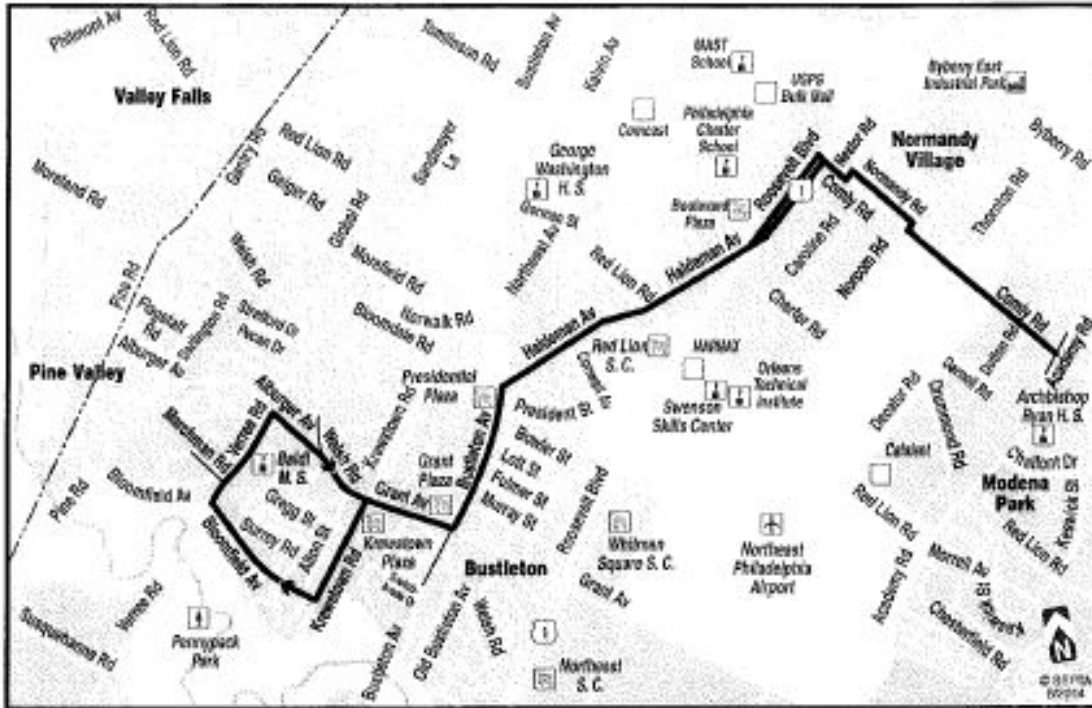

Subject To Change

ROUTE 490

Effective September 8, 2015

MONDAYS THROUGH FRIDAYS	
<small>EXCEPT CERTAIN HOLIDAYS</small>	
Oxford Av & Lighty St Perrygrack Park	Vence and Marchman Rds
AM SERVICE	
7.50	4.00
Vence and Marchman Rds	Oxford Av & Lighty St Perrygrack Park
PM SERVICE	
3.25	3.37

Subject To Change

ROUTE 492

Effective September 8, 2015

MONDAYS THROUGH FRIDAYS

EXCEPT CERTAIN HOLIDAYS

Bustleton Av and Tomlinson Rd	Verree and Marchman Rds
AM SERVICE	
7.32	7.47
7.37	7.52
7.42	7.57
7.45	8.00
7.48	8.03
Verree and Marchman Rds	Bustleton Av and Rennard St
PM SERVICE	
3.23	3.39
3.24	3.40
3.25	3.41
3.27	3.43
3.28	3.44

Subject To Change

© SEPTA 8/2016

ROUTE 477

Effective September 8, 2015

MONDAYS THROUGH FRIDAYS EXCEPT CERTAIN HOLIDAYS			
Marcom and Comly Rds Kiewitown Rd and Bloomfield Av			Vernae and Marchman Rds
AM SERVICE			
7:26	7:50		7:55
7:42	7:57		8:02
Vernae and Marchman Rds			Academy and Comly Rds
PM SERVICE			
3:33			3:42
3:38			3:48