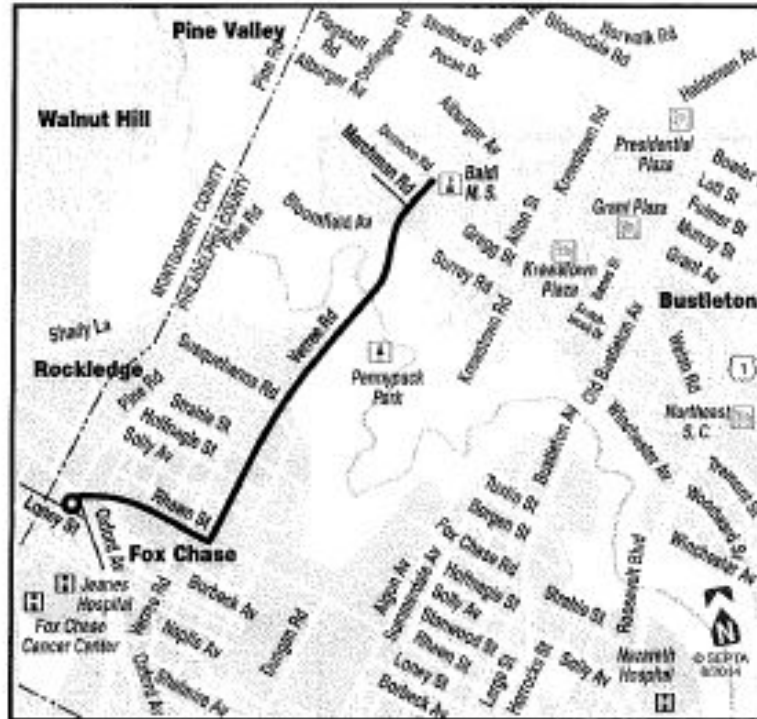

ROUTE 476

Effective September 8, 2015

MONDAYS THROUGH FRIDAYS <small>EXCEPT HOLIDAYS</small>			
Southampton and Center Rds	Bustleton Av and Verree Pk		Verree and Marchman Rds
AM SERVICE			
7:39	7:59		8:04
7:43	8:06		8:05
Verree and Marchman Rds			Southampton Rd and Roosevelt Blvd
PM SERVICE			
3:25			1:44

Subject To Change

ROUTE 475

Effective September 8, 2015

MONDAYS THROUGH FRIDAYS <small>EXCEPT CERTAIN HOLIDAYS</small>			
Bustleton Av and County Line Rd	Bustleton Av and Verree Rd	Kiewitown Rd and Bloomfield Av	Verree and Marchman Rds
AM SERVICE			
7:37	7:45	7:57	8:02
7:40	7:48	8:00	8:05
Verree and Marchman Rds			Bustleton and Philmont Aves
PM SERVICE			
3:24			3:26
3:25			3:26

Subject To Change

ROUTE 490

Effective September 8, 2015

MONDAYS THROUGH FRIDAYS	
<small>EXCEPT CERTAIN HOLIDAYS</small>	
Oxford Av & Lighty St Perrygrack Park	Vence and Marchman Rds
AM SERVICE	
7.50	4.00
Vence and Marchman Rds	Oxford Av & Lighty St Perrygrack Park
PM SERVICE	
3.25	3.37

Subject To Change

ROUTE 492

Effective September 8, 2015

MONDAYS THROUGH FRIDAYS

EXCEPT CERTAIN HOLIDAYS

Bustleton Av and Tomlinson Rd	Verree and Marchman Rds
AM SERVICE	
7.32	7.47
7.37	7.52
7.42	7.57
7.45	8.00
7.48	8.03
Verree and Marchman Rds	Bustleton Av and Rennard St
PM SERVICE	
3.23	3.39
3.24	3.40
3.25	3.41
3.27	3.43
3.28	3.44