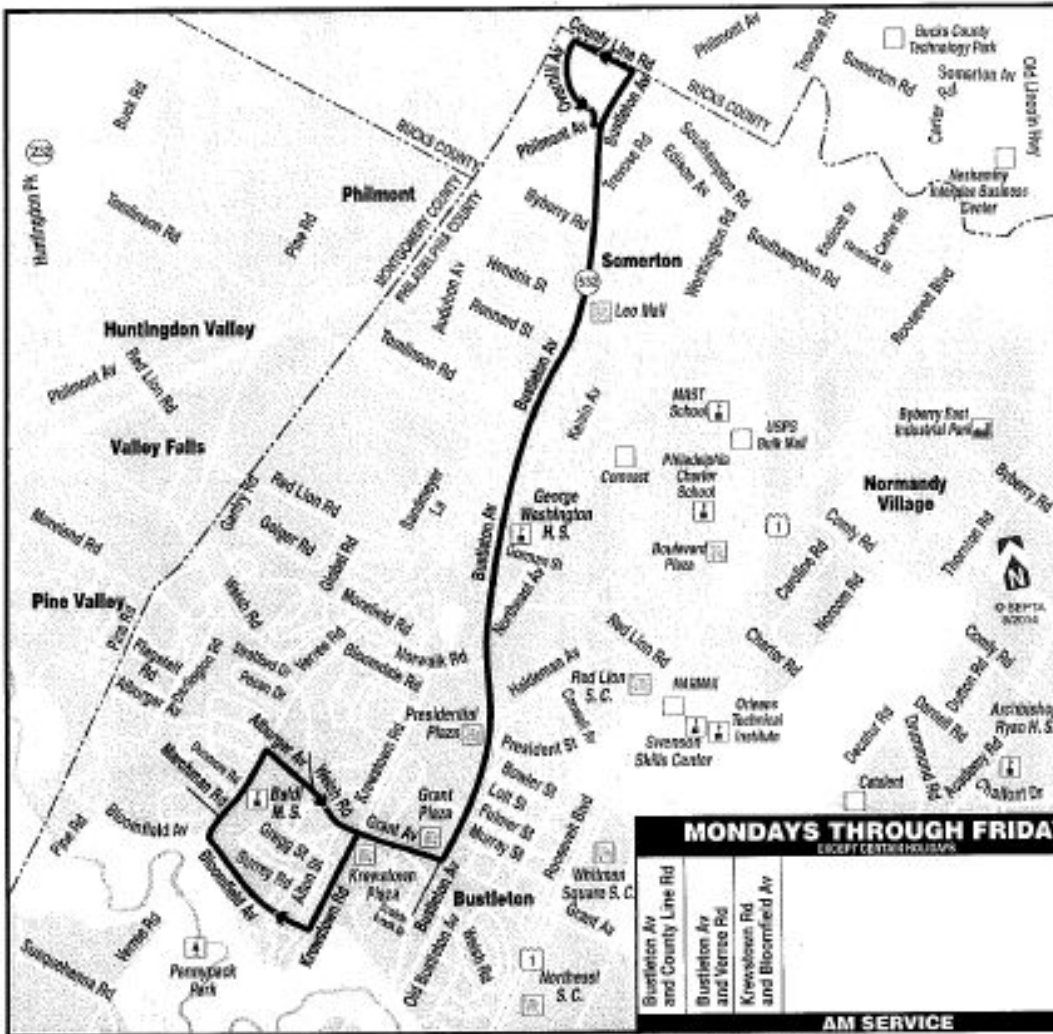

ROUTE 476

Effective September 8, 2015

MONDAYS THROUGH FRIDAYS <small>EXCEPT HOLIDAYS</small>			
Southampton and Center Rds	Bustleton Av and Verree Pk		Verree and Marchman Rds
AM SERVICE			
7:39	7:59		8:04
7:43	8:06		8:05
Verree and Marchman Rds			Southampton Rd and Roosevelt Blvd
PM SERVICE			
3:25			1:44

Subject To Change

ROUTE 475

Effective September 8, 2015

MONDAYS THROUGH FRIDAYS <small>EXCEPT CERTAIN HOLIDAYS</small>			
Bustleton Av and County Line Rd	Bustleton Av and Verree Rd	Kiewitown Rd and Bloomfield Av	Verree and Marchman Rds
AM SERVICE			
7:37	7:45	7:57	8:02
7:40	7:48	8:00	8:05
Verree and Marchman Rds			Bustleton and Philmont Aves
PM SERVICE			
3:24			3:26
3:25			3:26

Subject To Change

ROUTE 490

Effective September 8, 2015

MONDAYS THROUGH FRIDAYS	
<small>EXCEPT CERTAIN HOLIDAYS</small>	
Oxford Av & Lighty St Perrygrack Park	Vence and Marchman Rds
AM SERVICE	
7.50	4.00
Vence and Marchman Rds	Oxford Av & Lighty St Perrygrack Park
PM SERVICE	
3.25	3.37

Subject To Change

ROUTE 492

Effective September 8, 2015

MONDAYS THROUGH FRIDAYS

EXCEPT CERTAIN HOLIDAYS

Bustleton Av and Tomlinson Rd	Verree and Marchman Rds
AM SERVICE	
7.32	7.47
7.37	7.52
7.42	7.57
7.45	8.00
7.48	8.03
Verree and Marchman Rds	Bustleton Av and Rennard St
PM SERVICE	
3.23	3.39
3.24	3.40
3.25	3.41
3.27	3.43
3.28	3.44