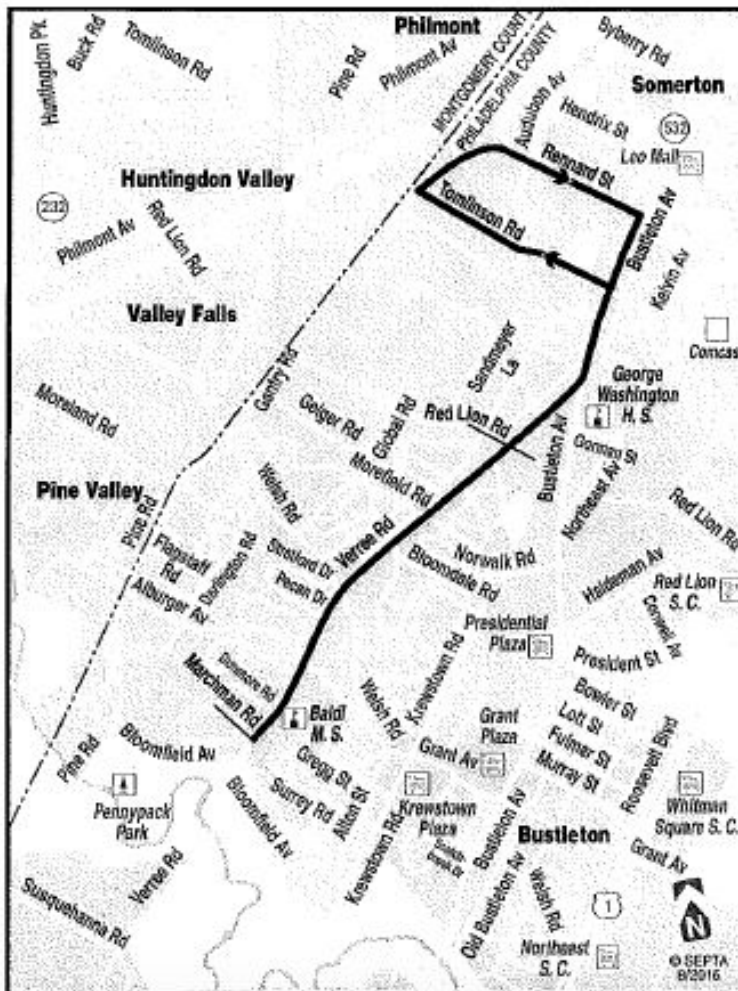

Subject To Change

ROUTE 490

Effective September 8, 2015

MONDAYS THROUGH FRIDAYS	
<small>EXCEPT CERTAIN HOLIDAYS</small>	
Oxford Av & Lighty St Perrygrack Park	Vence and Marchman Rds
AM SERVICE	
7.50	4.00
Vence and Marchman Rds	Oxford Av & Lighty St Perrygrack Park
PM SERVICE	
3.25	3.37

Subject To Change

ROUTE 492

Effective September 8, 2015

MONDAYS THROUGH FRIDAYS

EXCEPT CERTAIN HOLIDAYS

Bustleton Av and Tomlinson Rd	Verree and Marchman Rds
AM SERVICE	
7.32	7.47
7.37	7.52
7.42	7.57
7.45	8.00
7.48	8.03
Verree and Marchman Rds	Bustleton Av and Rennard St
PM SERVICE	
3.23	3.39
3.24	3.40
3.25	3.41
3.27	3.43
3.28	3.44