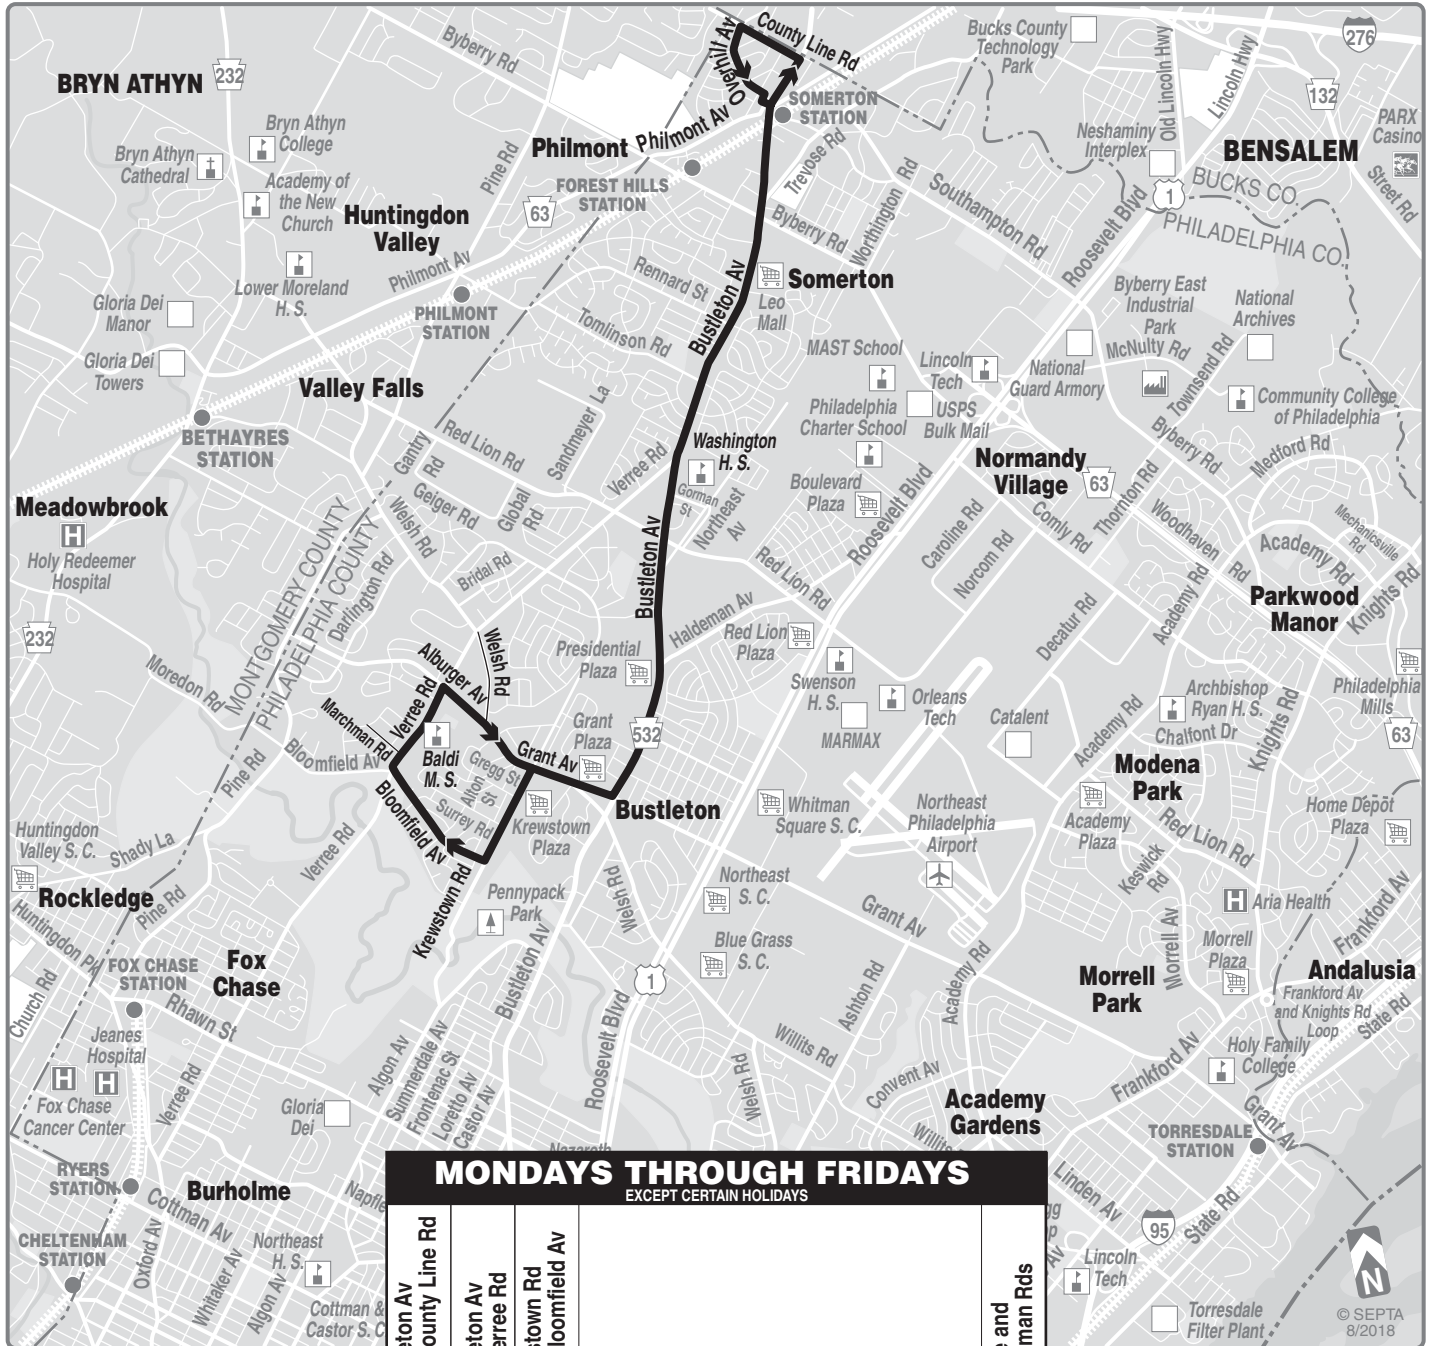

ROUTE 475

Effective November 16, 2020

MONDAYS THROUGH FRIDAYS EXCEPT CERTAIN HOLIDAYS			
Bustleton Av and County Line Rd	Bustleton Av and Verree Rd	Krewstown Rd and Bloomfield Av	Verree and Marchman Rds
	8.55	9.05	9.21
	8.58	9.08	9.24
Verree and Marchman Rds	Overhill Rd and Philmont Av	PM SERVICE	
		4.43	5.04
	4.44	5.05	