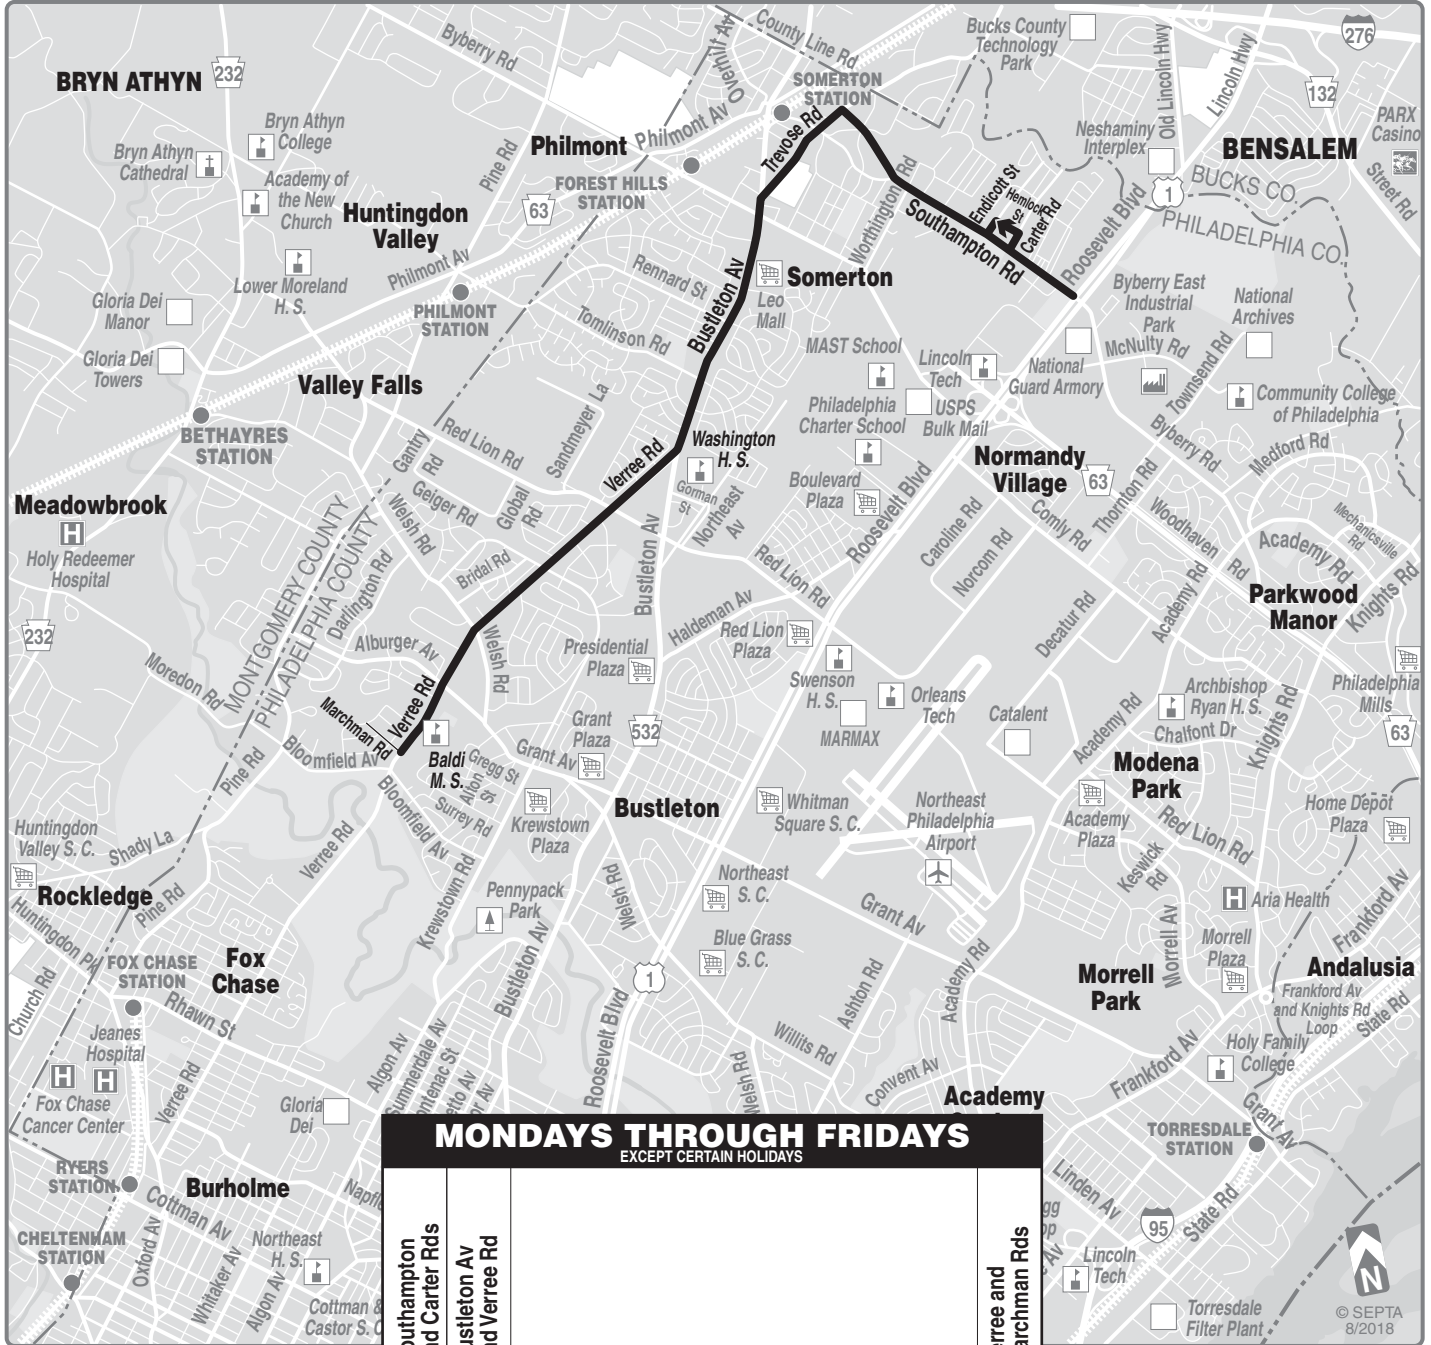

# ROUTE 476

Effective November 16, 2020

MONDAYS THROUGH FRIDAYS EXCEPT CERTAIN HOLIDAYS			
Southampton and Carter Rds	Bustleton Av and Verree Rd		Verree and Marchman Rds
<b>AM SERVICE</b>			
9.00	9.15		9.23
9.01	9.16		9.24
Verree and Marchman Rds			Southampton Rd and Roosevelt Blvd
<b>PM SERVICE</b>			
4.44			5.03