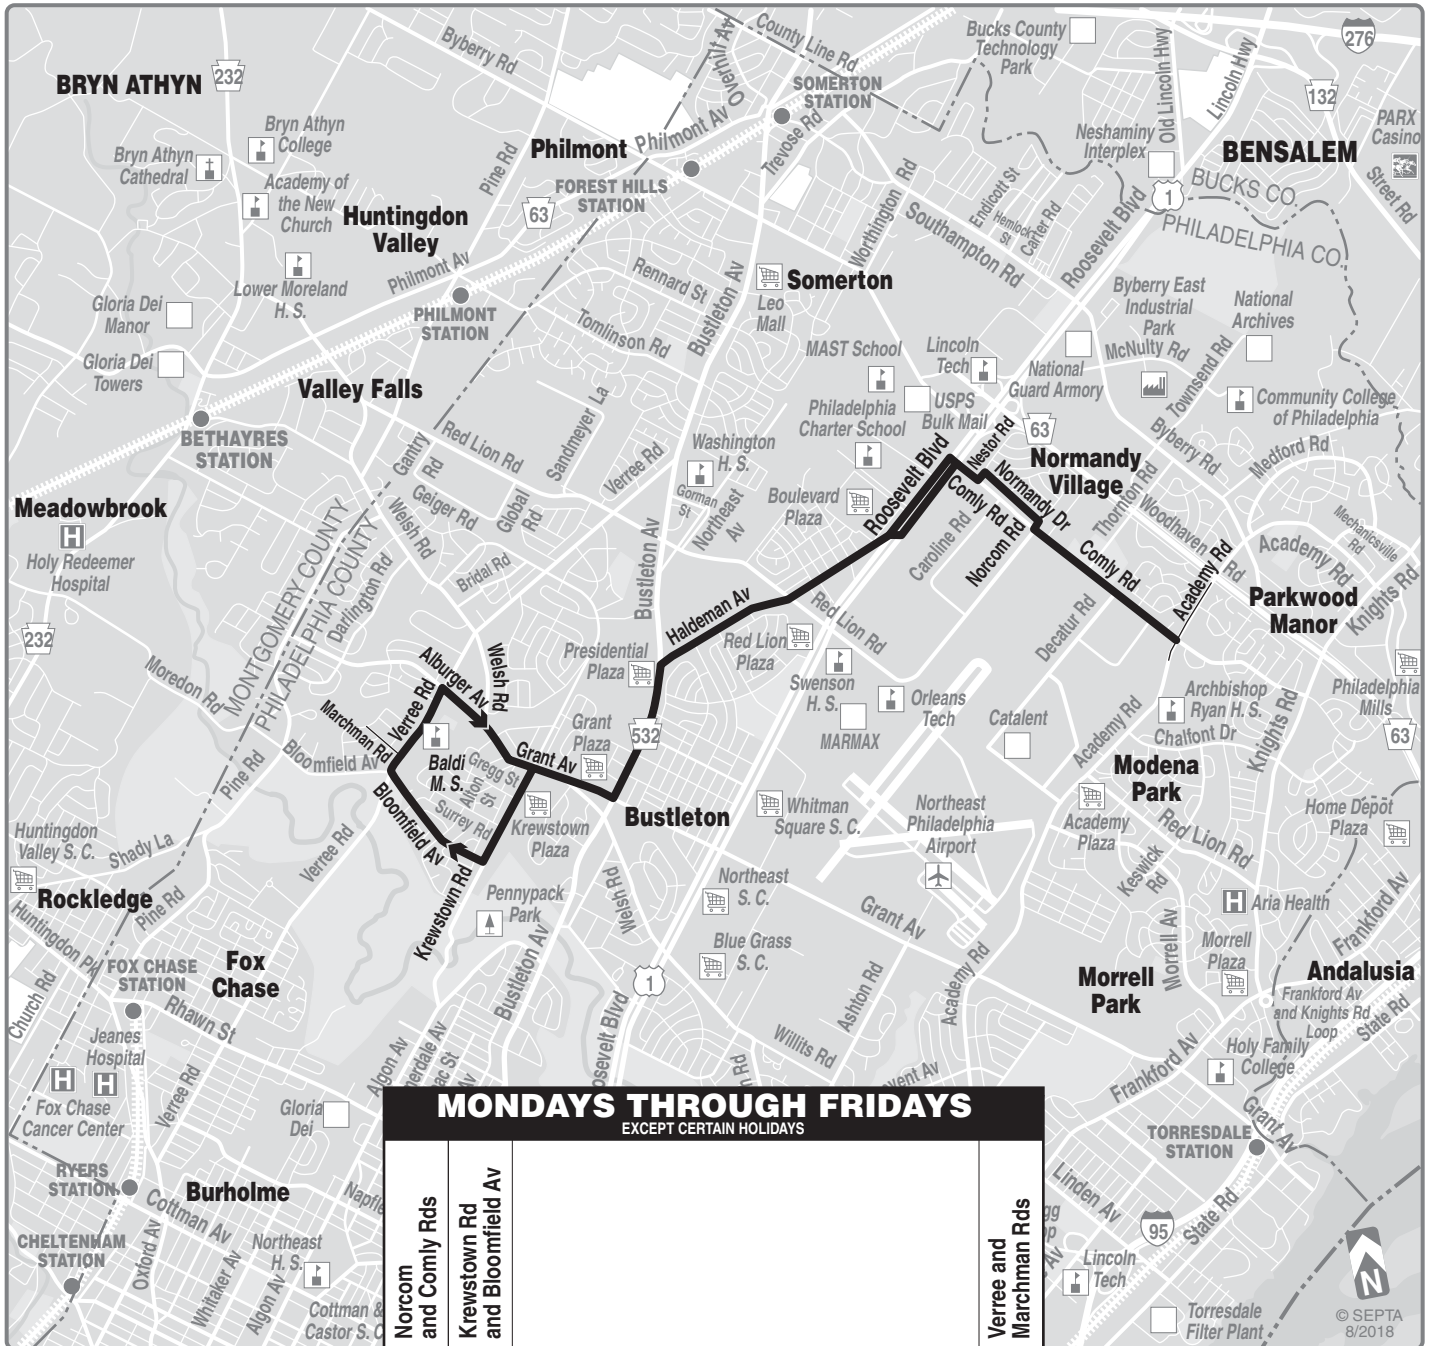

ROUTE 477

Effective November 16, 2020

| MONDAYS THROUGH FRIDAYS EXCEPT CERTAIN HOLIDAYS | | | |
|--|--------------------------------|--|-------------------------|
| Norcom and Comly Rds | Krewstown Rd and Bloomfield Av | | Verree and Marchman Rds |
| AM SERVICE | | | |
| 8.53 | 9.12 | | 9.17 |
| 8.55 | 9.14 | | 9.19 |
| Verree and Marchman Rds | | | Academy and Comly Rds |
| PM SERVICE | | | |
| 4.42 | | | 5.02 |
| 4.77 | | | 5.07 |