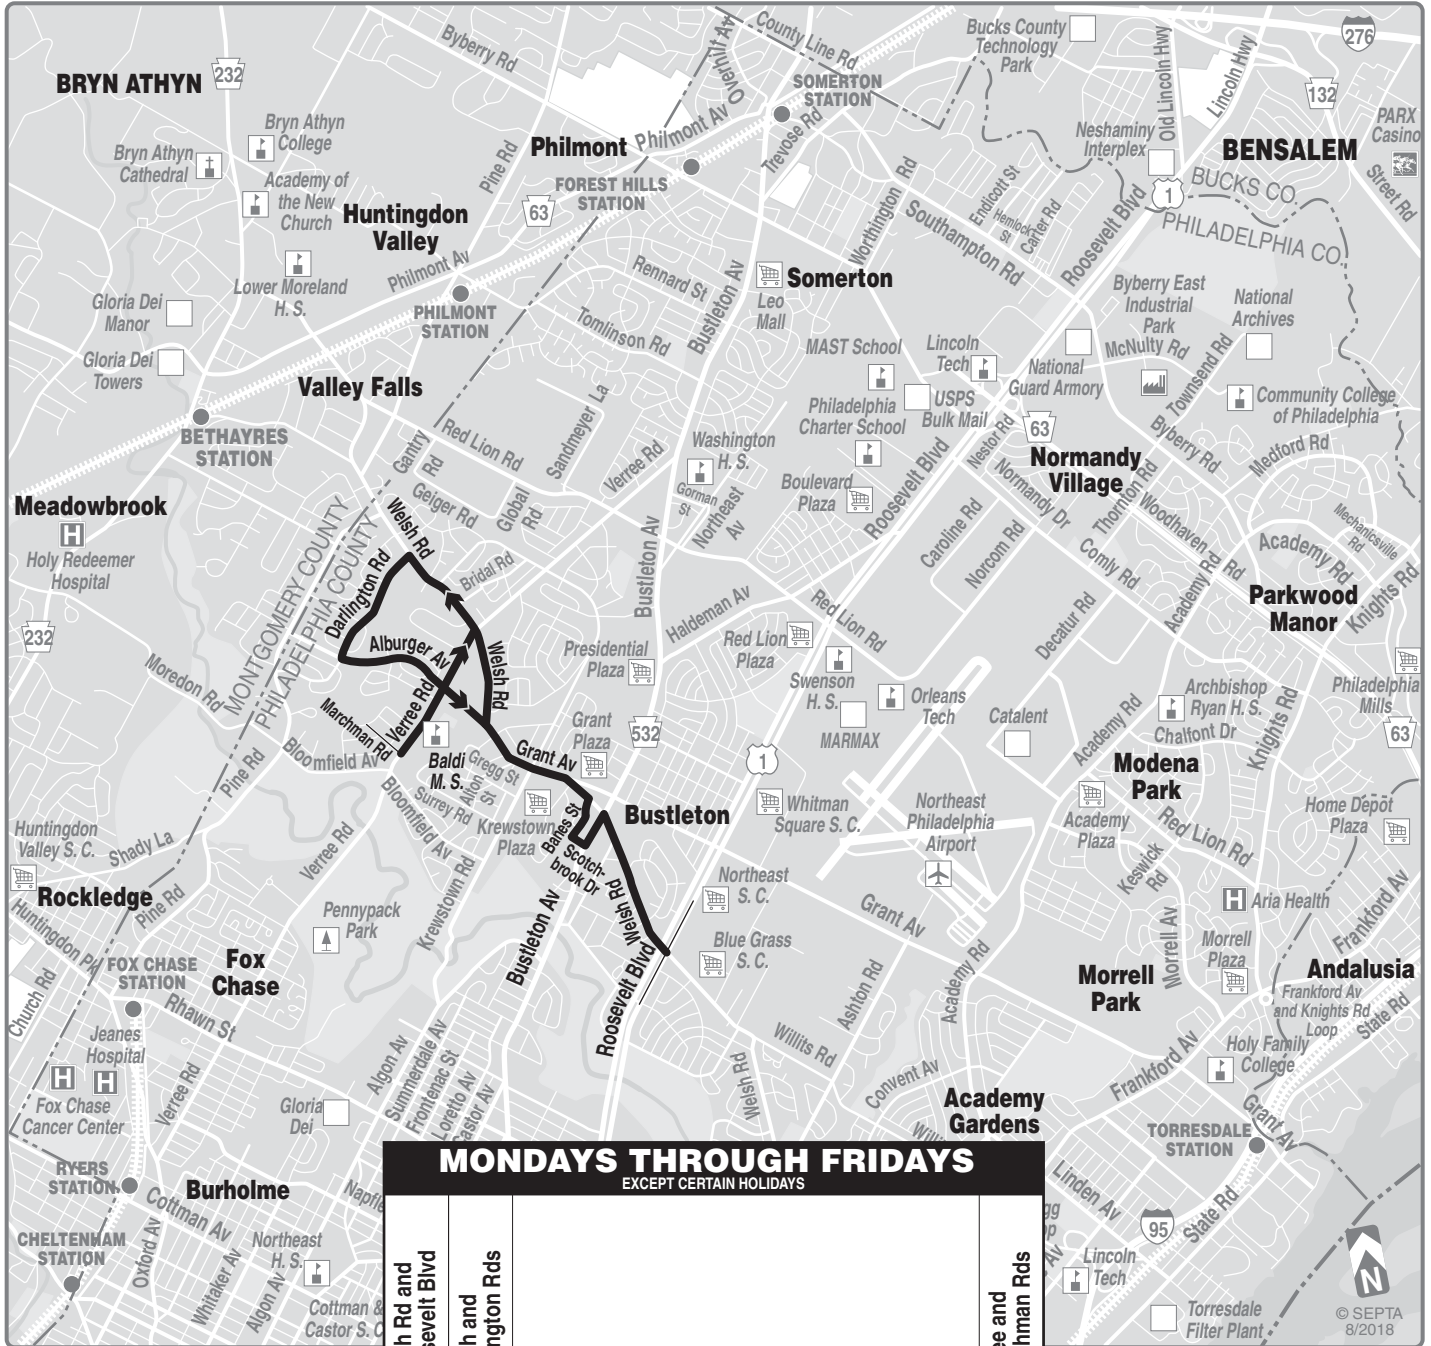

ROUTE 478

Effective November 16, 2020

MONDAYS THROUGH FRIDAYS			
EXCEPT CERTAIN HOLIDAYS			
Welsh Rd and Roosevelt Blvd	Welsh and Darlington Rds		Verree and Marchman Rds
AM SERVICE			
9.01	9.14		9.19
9.05	9.18		9.23
Verree and Marchman Rds			Welsh Rd and Roosevelt Blvd
PM SERVICE			
4.44			4.56