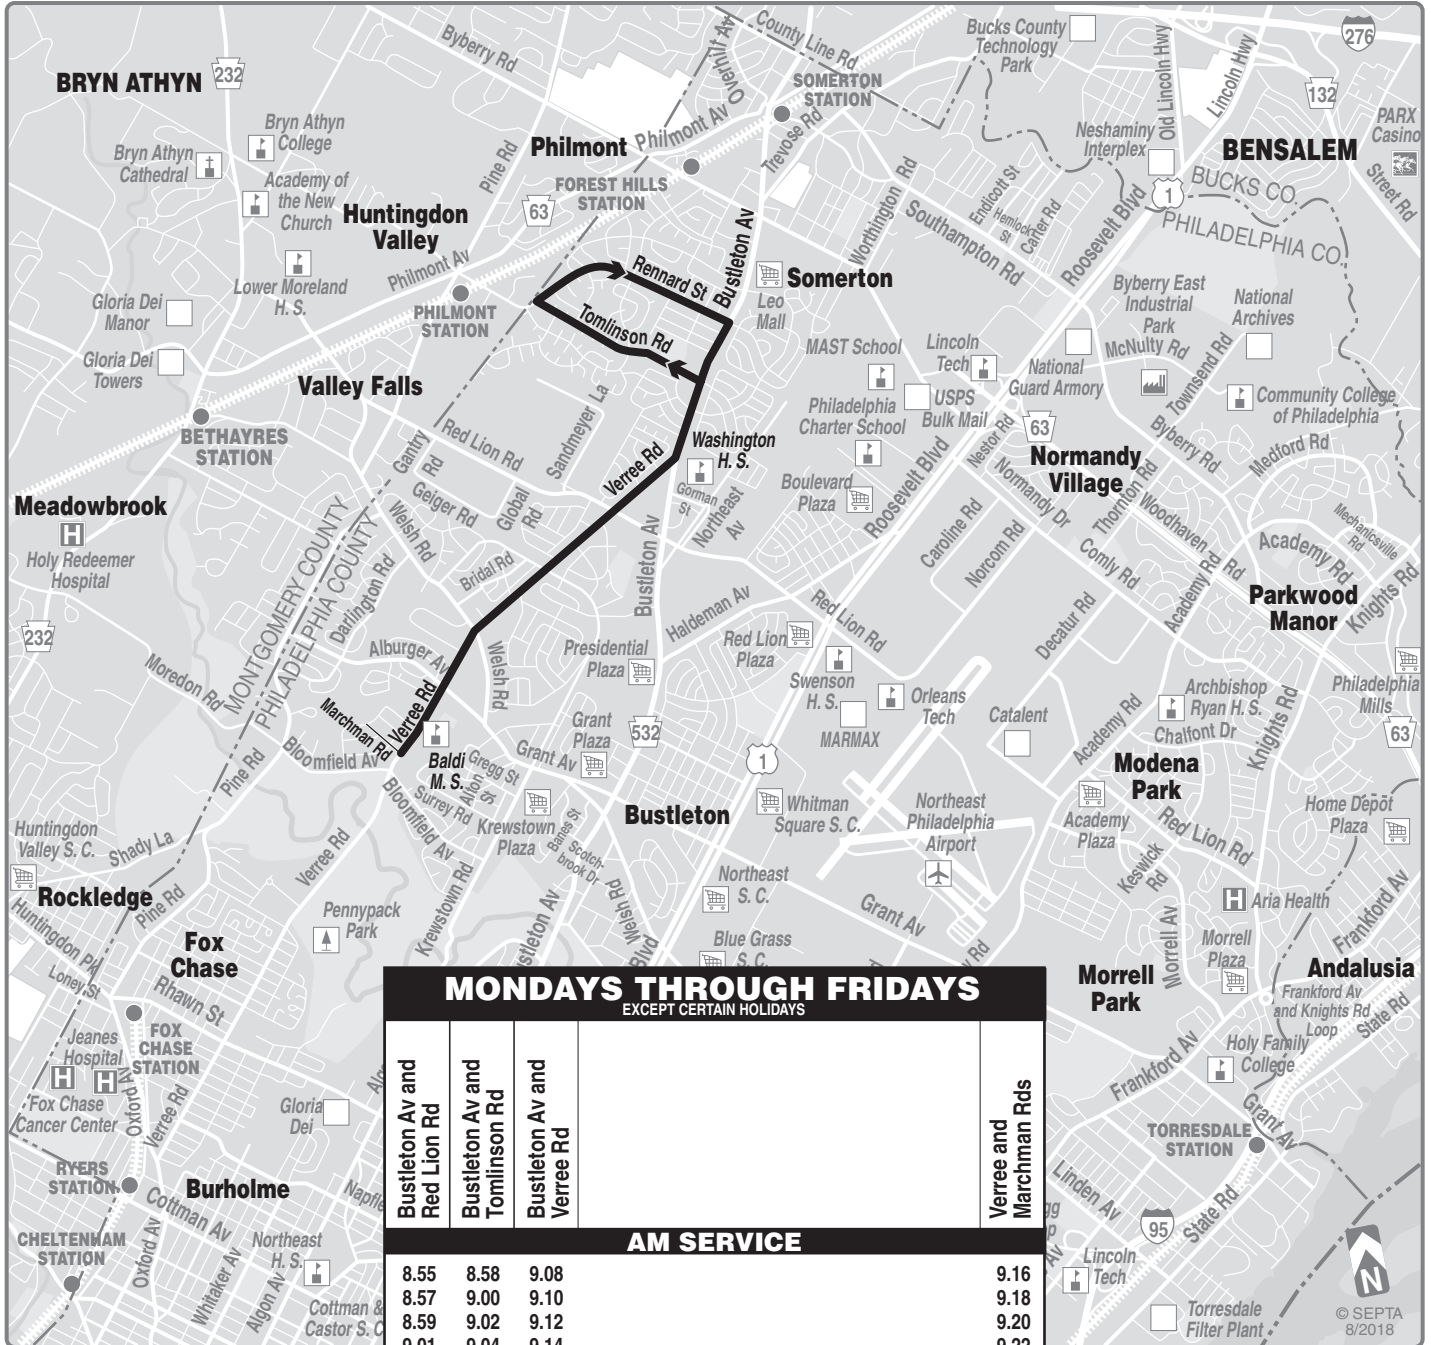

ROUTE 492

Effective November 16, 2020

MONDAYS THROUGH FRIDAYS EXCEPT CERTAIN HOLIDAYS				
Bustleton Av and Red Lion Rd	Bustleton Av and Tomlinson Rd	Bustleton Av and Verree Rd		Verree and Marchman Rds
AM SERVICE				
8.55	8.58	9.08		9.16
8.57	9.00	9.10		9.18
8.59	9.02	9.12		9.20
9.01	9.04	9.14		9.22
9.03	9.06	9.16		9.24
PM SERVICE				
Verree and Marchman Rds				Bustleton Av and Rennard St
4.42				4.58
4.43				4.59
4.44				5.00
4.46				5.02
4.47				5.03