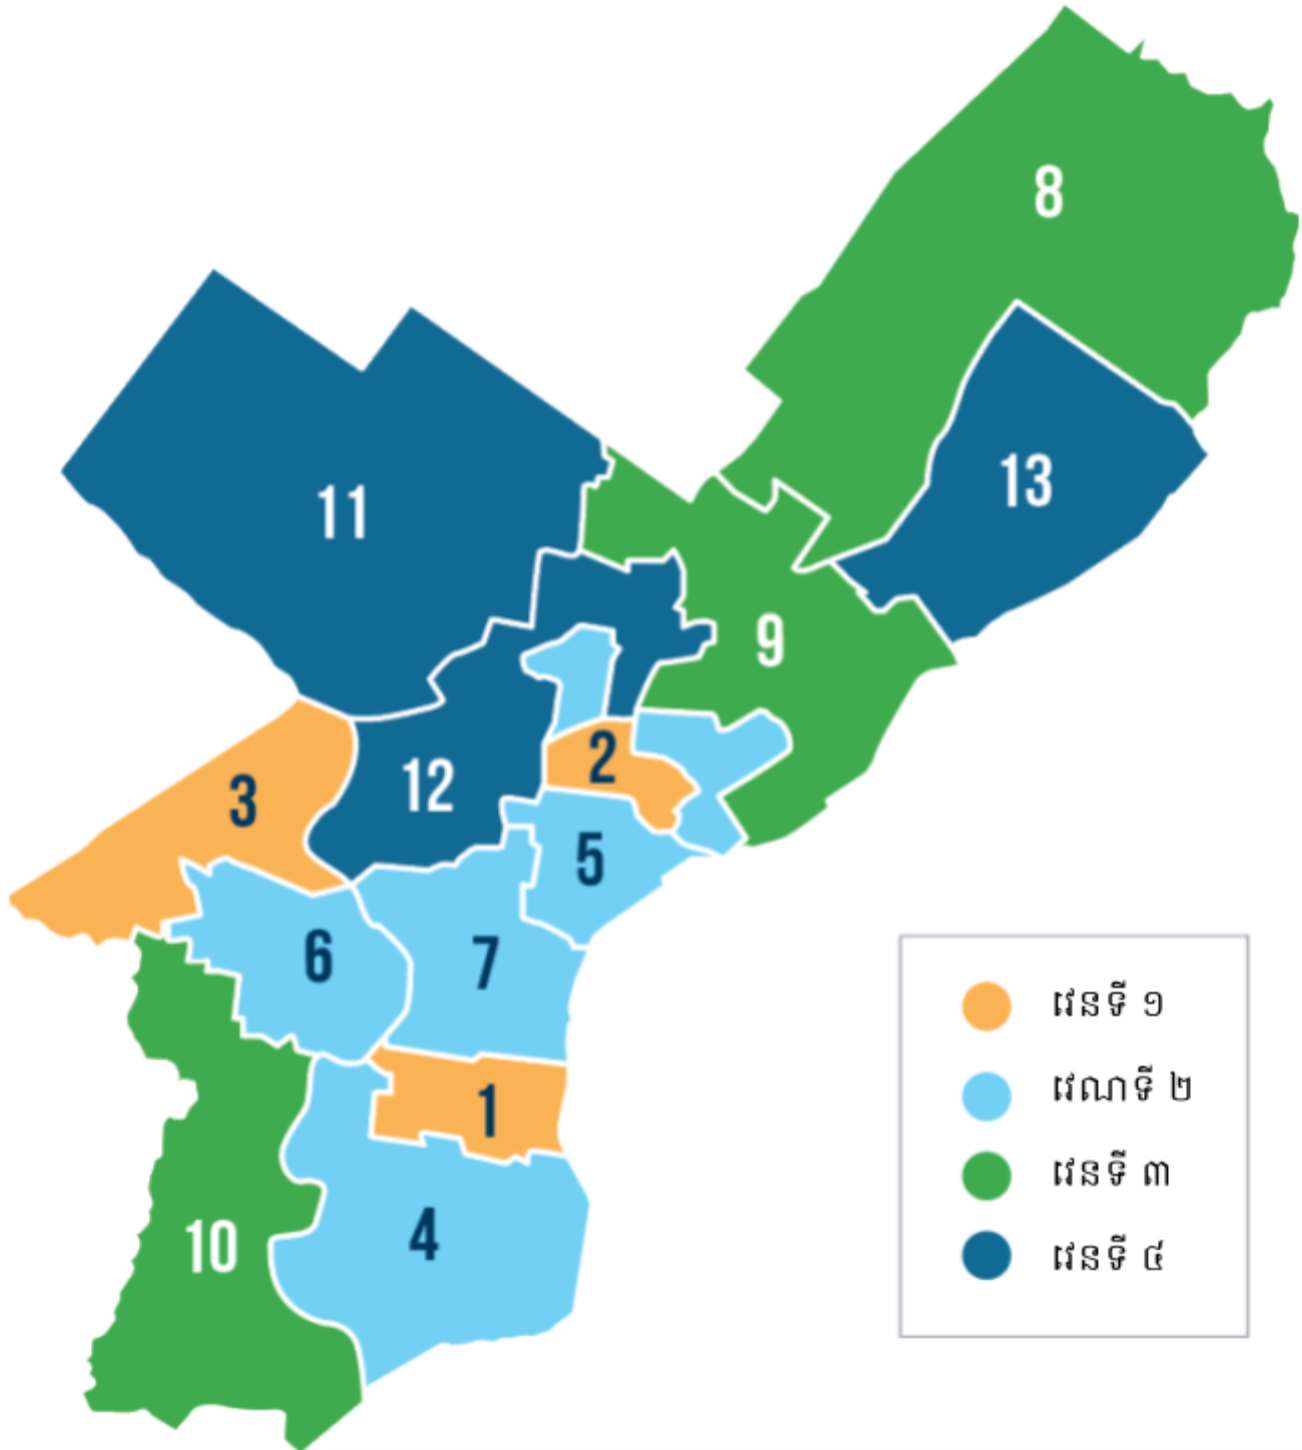

តើសាលារបស់លោកអ្នកនៅក្នុងផែនទីប៉ុន្មាន? ការពិនិត្យឡើងវិញនូវផែនការរបស់សាលា

វេនទី ១	វេណទី ២	វេនទី ៣	វេនទី ៤
<p>តំបន់សិក្សាទី ១ Arthur Childs Jackson Kirkbride McDaniel Meredith Nebinger Southwark Stanton, EM Vare-Washington</p> <p>តំបន់សិក្សាទី ២ Cramp deBurgos Elkin Munoz Marin Potter-Thomas Sheppard Willard</p> <p>តំបន់សិក្សាទី ៣ Cassidy Gompers Lamberton Mastery (Mann) Overbrook Universal (Bluford)</p>	<p>តំបន់សិក្សាទី ៤ Bregy Fell Furness Girard Jenks, Abram Key Sharswood South Phila Taggart Universal (Alcorn) Universal (Audenried) Universal (Vare, EH)</p> <p>តំបន់សិក្សាទី ៥ Adaire Aspira (Stetson) Brown, HA Cayuga Clemente Edison Hackett Hartranft Hunter Kensington CAPA Kensington Health Kensington Urban Business Ludlow McClure McKinley Memphis St (Jones MS) Moffet Penn Treaty Richmond Sheridan Taylor Webster Welsh</p> <p>តំបន់សិក្សាទី ៦ Belmont Blankenburg Heston Lea Locke McMichael Overbrook Penn Alexander Powel Rhoads, J SLAMS Universal CS (Daroff) Washington, Martha West Phila</p> <p>តំបន់សិក្សាទី ៧ Bache/Martin Dunbar Franklin Greenfield Kearny McCall Meade Morris Spring Garden Vaux BP Waring</p>	<p>តំបន់សិក្សាទី ៨ Baldi Comly Crossan Decatur Farrell Fitzpatrick Fox Chase Frank Greenberg Hancock-LaBrum Loesche Moore Northeast Rhawnhurst Solis-Cohen Spruance Washington Wilson, W</p> <p>តំបន់សិក្សាទី ៩ Bridesburg Carnell Fels Finletter Frankford Franklin Harding Hopkinson Juniata Park Lawton Lowell Marshall, J Mastery (Smedley) Phila Arts (HR Edmunds) Stearne Sullivan Universal CS (Creighton) Washington, Grover Ziegler</p> <p>តំបន់សិក្សាទី ១០ Anderson Barry Bartram Bryant Catharine Comegys Global Leadership (Huey) Hamilton Harrington Longstreth Mastery (Harrity) Mitchell Morton Patterson Penrose Sayre Tilden</p>	<p>តំបន់សិក្សាទី ១១ Cook-Wiss Day Dobson Edmonds, FS Ellwood Emlen Henry Houston Howe Jenks, John Kelly, JB King Lingelbach Logan Mastery (Pastorius) Mastery (Wister) McCloskey Mifflin Pennell Pennypacker Prince Hall Roosevelt Rowen Roxborough Shawmont Wagner</p> <p>តំបន់សិក្សាទី ១២ Allen, Ethel American Paradigm (Birney) Aspira (Olney) Barton Bethune Blaine Cooke Dick Duckrey Feltonville Arts Feltonville Intermediate Gideon Kelley, WD Kenderton Marshall, T Mastery (Cleveland) Mastery (Clymer) Mastery (Douglass) Mastery (Gratz) Morrison Olney Peirce, TM Rhodes, EW Steel Strawberry Mansion Wright</p> <p>តំបន់សិក្សាទី ១៣ Allen, Ethan Brown, JH Disston Forrest Holme Lincoln Mayfair Meehan Pollock</p>