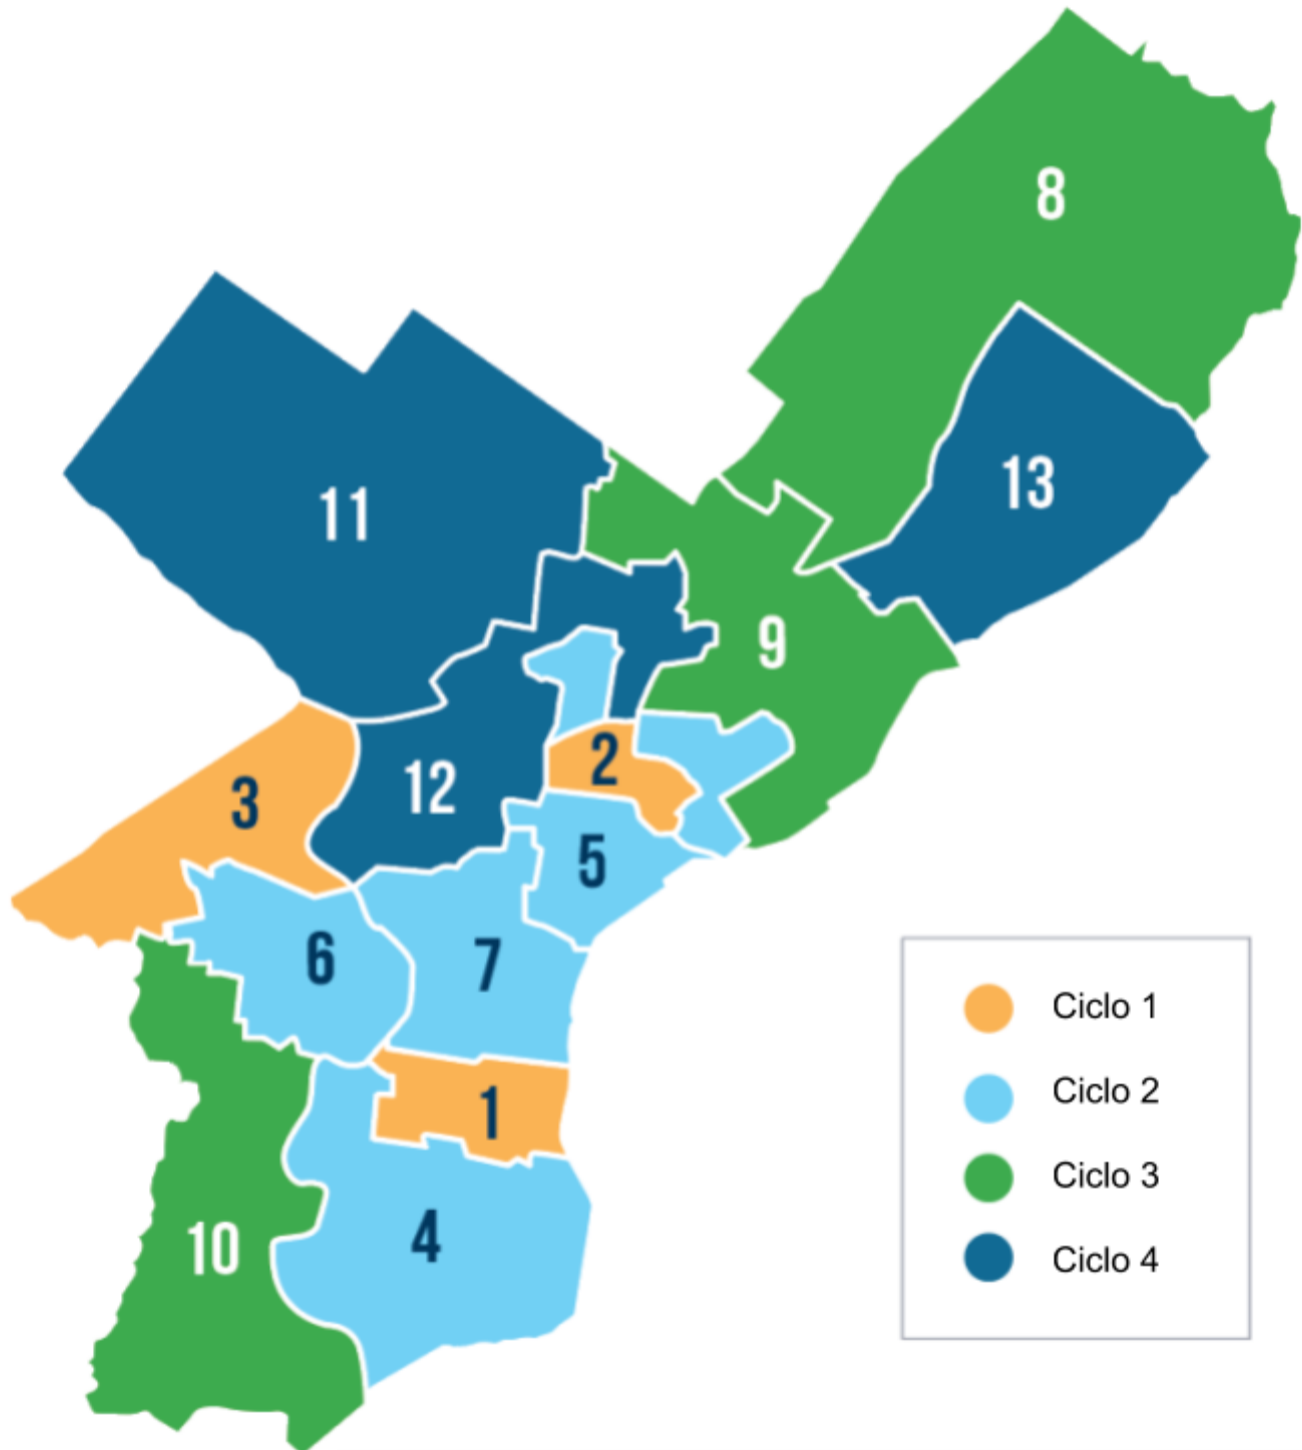

# ¿EN QUÉ CICLO ESTÁ SU ESCUELA? REVISIÓN INTEGRAL DE PLANIFICACIÓN ESCOLAR

Ciclo 1	Ciclo 2	Ciclo 3	Ciclo 4
<p><b>Área de estudio 1</b> Arthur Childs Jackson Kirkbride McDaniel Meredith Nebinger Southwark Stanton, EM Vare-Washington</p> <p><b>Área de estudio 2</b> Cramp deBurgos Elkin Munoz Marin Potter-Thomas Sheppard Willard</p> <p><b>Área de estudio 3</b> Cassidy Gompers Lamberton Mastery (Mann) Overbrook Universal (Bluford)</p>	<p><b>Área de estudio 4</b> Bregy Fell Furness Girard Jenks, Abram Key Sharswood South Phila Taggart Universal (Alcorn) Universal (Audenried) Universal (Vare, EH)</p> <p><b>Área de estudio 5</b> Adaire Aspira (Stetson) Brown, HA Cayuga Clemente Edison Hackett Hartranft Hunter Kensington CAPA Kensington Health Kensington Urban Business Ludlow McClure McKinley Memphis St (Jones MS) Moffet Penn Treaty Richmond Sheridan Taylor Webster Welsh</p> <p><b>Área de estudio 6</b> Belmont Blankenburg Heston Lea Locke McMichael Overbrook Penn Alexander Powel Rhoads, J SLAMS Universal CS (Daroff) Washington, Martha West Phila</p> <p><b>Área de estudio 7</b> Bache/Martin Dunbar Franklin Greenfield Kearny McCall Meade Morris Spring Garden Vaux BP Waring</p>	<p><b>Área de estudio 8</b> Baldi Comly Crossan Decatur Farrell Fitzpatrick Fox Chase Frank Greenberg Hancock-LaBrum Loesche Moore Northeast Rhawnhurst Solis-Cohen Spruance Washington Wilson, W</p> <p><b>Área de estudio 9</b> Bridesburg Carnell Fels Finletter Frankford Franklin Harding Hopkinson Juniata Park Lawton Lowell Marshall, J Mastery (Smedley) Phila Arts (HR Edmunds) Stearne Sullivan Universal CS (Creighton) Washington, Grover Ziegler</p> <p><b>Área de estudio 10</b> Anderson Barry Bartram Bryant Catharine Comegys Global Leadership (Huey) Hamilton Harrington Longstreth Mastery (Harrity) Mitchell Morton Patterson Penrose Sayre Tilden</p>	<p><b>Área de estudio 11</b> Cook-Wiss Day Dobson Edmonds, FS Ellwood Emlen Henry Houston Howe Jenks, John Kelly, JB King Lingelbach Logan Mastery (Pastorius) Mastery (Wister) McCloskey Mifflin Pennell Pennypacker Prince Hall Roosevelt Rowen Roxborough Shawmont Wagner</p> <p><b>Área de estudio 12</b> Allen, Ethel American Paradigm (Birney) Aspira (Olney) Barton Bethune Blaine Cooke Dick Duckrey Feltonville Arts Feltonville Intermediate Gideon Kelley, WD Kenderton Marshall, T Mastery (Cleveland) Mastery (Clymer) Mastery (Douglass) Mastery (Gratz) Morrison Olney Peirce, TM Rhodes, EW Steel Strawberry Mansion Wright</p> <p><b>Área de estudio 13</b> Allen, Ethan Brown, JH Disston Forrest Holme Lincoln Mayfair Meehan Pollock</p>