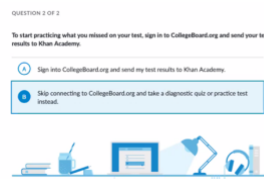

- 1) Student Instructions for joining Khan Academy Pre-Calculus Summer Assignment 2021 class.**
 - Go to khanacademy.org/join
 - Enter your class code **74QYC63U** and press “Add.”
 - If you don’t already have an account, press “Create a new account”. Enter your date of birth, then sign up using Google with your school email, or if you don’t have a school email yet, using your personal email.
 - Sometimes you will be asked to enter your grade and course.
 - Make sure your name is displayed instead of your ID#. Go to *Settings* or *Edit Profile* to find *Real Name*, and type your full name (sometimes your ID# will be there instead).
- 2) There is not an assignment in the actual Pre-Calculus class.** You are joining in order to make Ms. Michini available to receive your SAT work.

- 3) While in Khan Academy “Add another course”**

- 4) Navigate to “Test Prep” and select “SAT”**

- 5) On the left, under “MY STUFF”, select “SAT” and click “Practice”**

- 6) Answer Question 1 of 2. “Have you already taken the SAT, PSAT/NMSQT, or PSAT 10? Your answer yes or no will not affect your summer assignment, so answer honestly.**

- 7) Answer Question 2 of 2 “send your test results to Khan Academy”. Choose “B” Skip connecting to CollegeBoard.org and take a diagnostic quiz or practice test instead. Then, select “Onward!”**

8) The next screen will ask you to Share your SAT practice activity with your coach. Select “Share my SAT activity with Catherine Michini” You may be asked to share your activity with another teacher. It is up to you whether you select Share or Do Not Share with any other teacher.