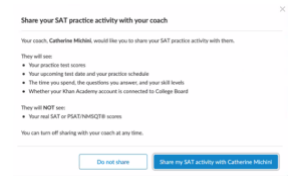

- 1) Student Instructions for joining Khan Academy Pre-Calculus Summer Assignment 2021 class.**
 - Go to khanacademy.org/join
 - Enter your class code **74QYC63U** and press “Add.”
 - If you don’t already have an account, press “Create a new account”. Enter your date of birth, then sign up using Google with your school email, or if you don’t have a school email yet, using your personal email.
 - Sometimes you will be asked to enter your grade and course.
 - Make sure your name is displayed instead of your ID#. Go to *Settings* or *Edit Profile* to find *Real Name*, and type your full name (sometimes your ID# will be there instead).
- 2) There is not an assignment in the actual Pre-Calculus class.** You are joining in order to make Ms. Michini available to receive your SAT work.

- 3) While in Khan Academy “Add another course”**

- 4) Navigate to “Test Prep” and select “SAT”**

- 5) On the left, under “MY STUFF”, select “SAT” and click “Practice”**

- 6) Answer Question 1 of 2. “Have you already taken the SAT, PSAT/NMSQT, or PSAT 10? Your answer yes or no will not affect your summer assignment, so answer honestly.**

- 7) Answer Question 2 of 2 “send your test results to Khan Academy”. Choose “B” Skip connecting to CollegeBoard.org and take a diagnostic quiz or practice test instead. Then, select “Onward!”**

8) The next screen will ask you to Share your SAT practice activity with your coach. Select “Share my SAT activity with Catherine Michini” You may be asked to share your activity with another teacher. It is up to you whether you select Share or Do Not Share with any other teacher.