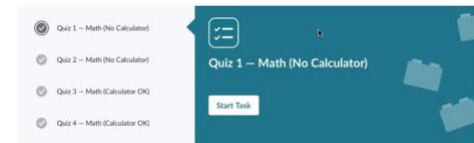

- 3) While in Khan Academy “Add another course”**

- 4) Navigate to “Test Prep” and select “SAT”**

- 5) On the left, under “MY STUFF”, select “SAT” and click “Practice”**

- 6) Answer Question 1 of 2. “Have you already taken the SAT, PSAT/NMSQT, or PSAT 10? Your answer yes or no will not affect your summer assignment, so answer honestly.**

- 7) Answer Question 2 of 2 “send your test results to Khan Academy”. Choose “B” Skip connecting to CollegeBoard.org and take a diagnostic quiz or practice test instead. Then, select “Onward!”**

8) The next screen will ask you to Share your SAT practice activity with your coach. Select “Share my SAT activity with Catherine Michini” You may be asked to share your activity with another teacher. It is up to you whether you select Share or Do Not Share with any other teacher.

9) You will now have a page of choices on how you want to prepare for SAT. Under “Current skill levels, select “Math”.

10) Your summer assignment counts as your 1st quiz grade for the 1st quarter.

11) Your summer assignment is to take Quiz 1, Quiz 2, Quiz 3, & Quiz 4. There will be 42 questions in all for the four quizzes. This will give you 84 points towards your summer assignment quiz grade.