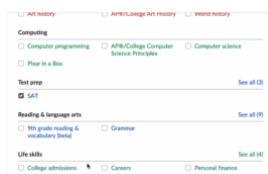

1. **4) Navigate to “Test Prep” and select “SAT”**