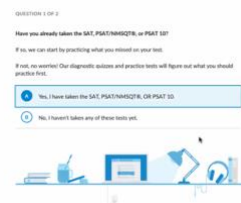

- 3) While in Khan Academy “Add another course”**

- 4) Navigate to “Test Prep” and select “SAT”**

- 5) On the left, under “MY STUFF”, select “SAT” and click “Practice”**

- 6) Answer Question 1 of 2. “Have you already taken the SAT, PSAT/NMSQT, or PSAT 10? Your answer yes or no will not affect your summer assignment, so answer honestly.**

- 7) Answer Question 2 of 2 “send your test results to Khan Academy”. Choose “B” Skip connecting to CollegeBoard.org and take a diagnostic quiz or practice test instead. Then, select “Onward!”**

8) The next screen will ask you to Share your SAT practice activity with your coach. Select “Share my SAT activity with Catherine Michini” You may be asked to share your activity with another teacher. It is up to you whether you select Share or Do Not Share with any other teacher.