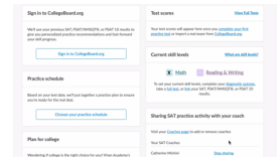

10) Your summer assignment counts as your 1st quiz grade for the 1st quarter.

11) Your summer assignment is to take Quiz 1, Quiz 2, Quiz 3, & Quiz 4. There will be 42 questions in all for the four quizzes. This will give you 84 points towards your summer assignment quiz grade.