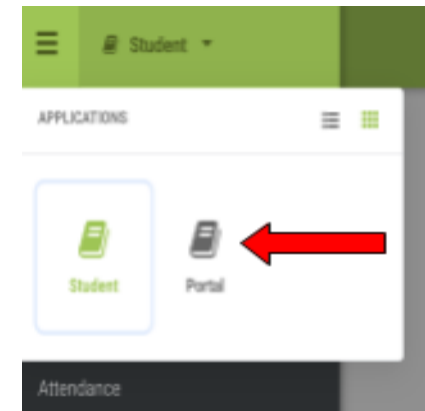

LOGIN

2. Click on arrow

3. Click on Portal

4. Choose the program in Portal