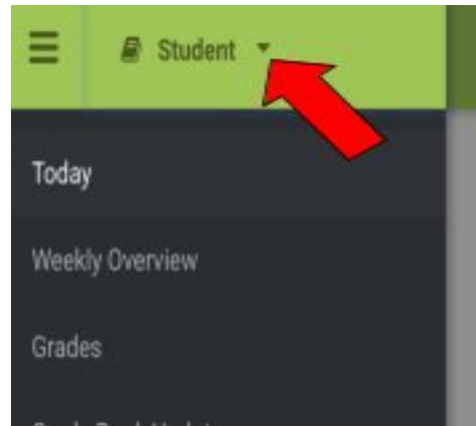

Student Access to Portal for Achieve 3000, Imagine Math & Lexia

Student Portal Login

1. Log into the School District.
2. Click on arrow next to student
3. Click on PORTAL
4. Click on icon to choose the program from the Portal

1. www.philasd.org/login

THE SCHOOL DISTRICT OF PHILADELPHIA

About Schools Directory Careers Calendar Login

Enter your Username and Password

Username:
Student ID Number

Password:
Student Password

Forgot Your Password?

LOGIN

2. Click on arrow