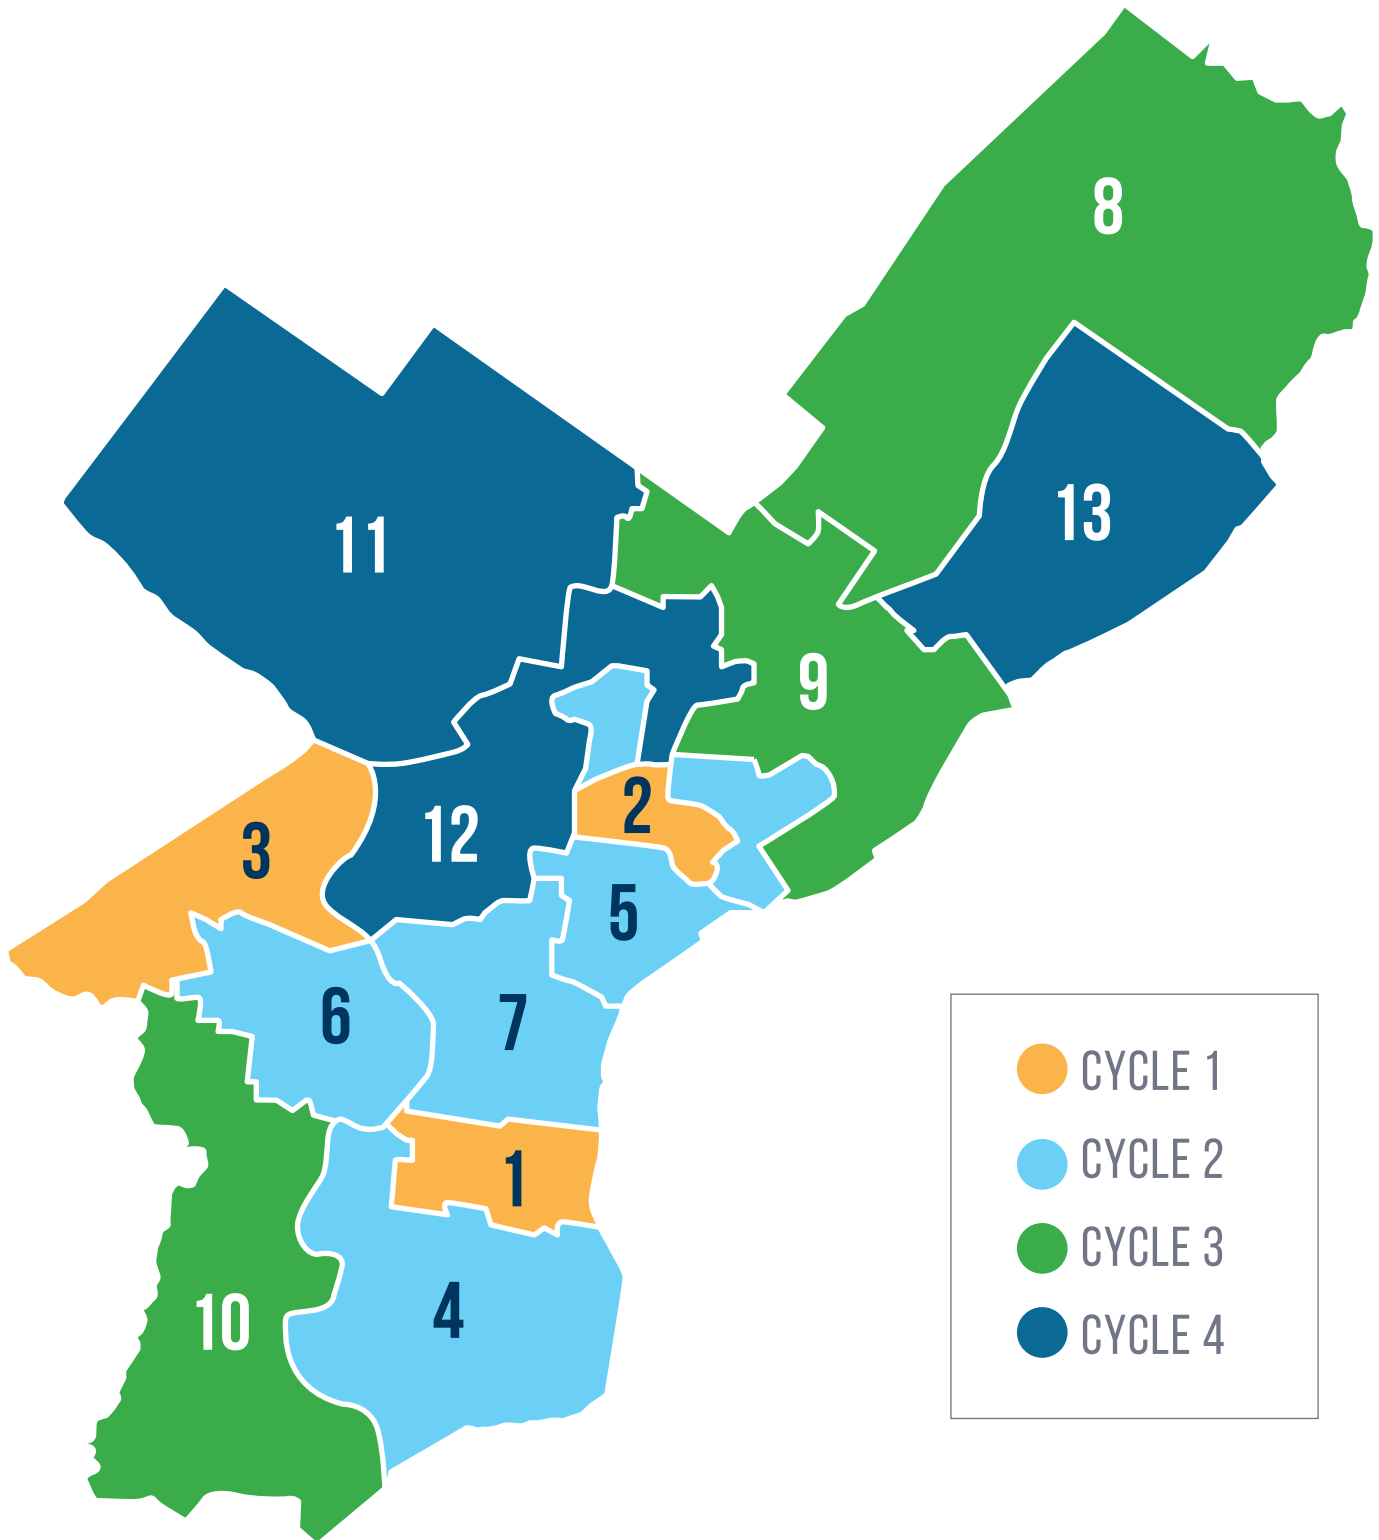

WHICH CYCLE IS YOUR SCHOOL IN?

COMPREHENSIVE SCHOOL PLANNING REVIEW

CYCLE 1

STUDY AREA 1

Arthur
Childs
Jackson
Kirkbride
McDaniel
Meredith
Nebinger
Southwark
Stanton, EM
Vare-Washington

STUDY AREA 2

Cramp
deBurgos
Elkin
Munoz Marin
Potter-Thomas
Sheppard
Willard

STUDY AREA 3

Cassidy
Gompers
Lamberton
Mastery (Mann)
Overbrook
Universal (Bluford)

CYCLE 2

STUDY AREA 4

Bregy
Fell
Furness
Girard
Jenks, Abram
Key
Sharswood
South Phila
Taggart
Universal (Alcorn)
Universal (Audenried)
Universal (Vare, EH)