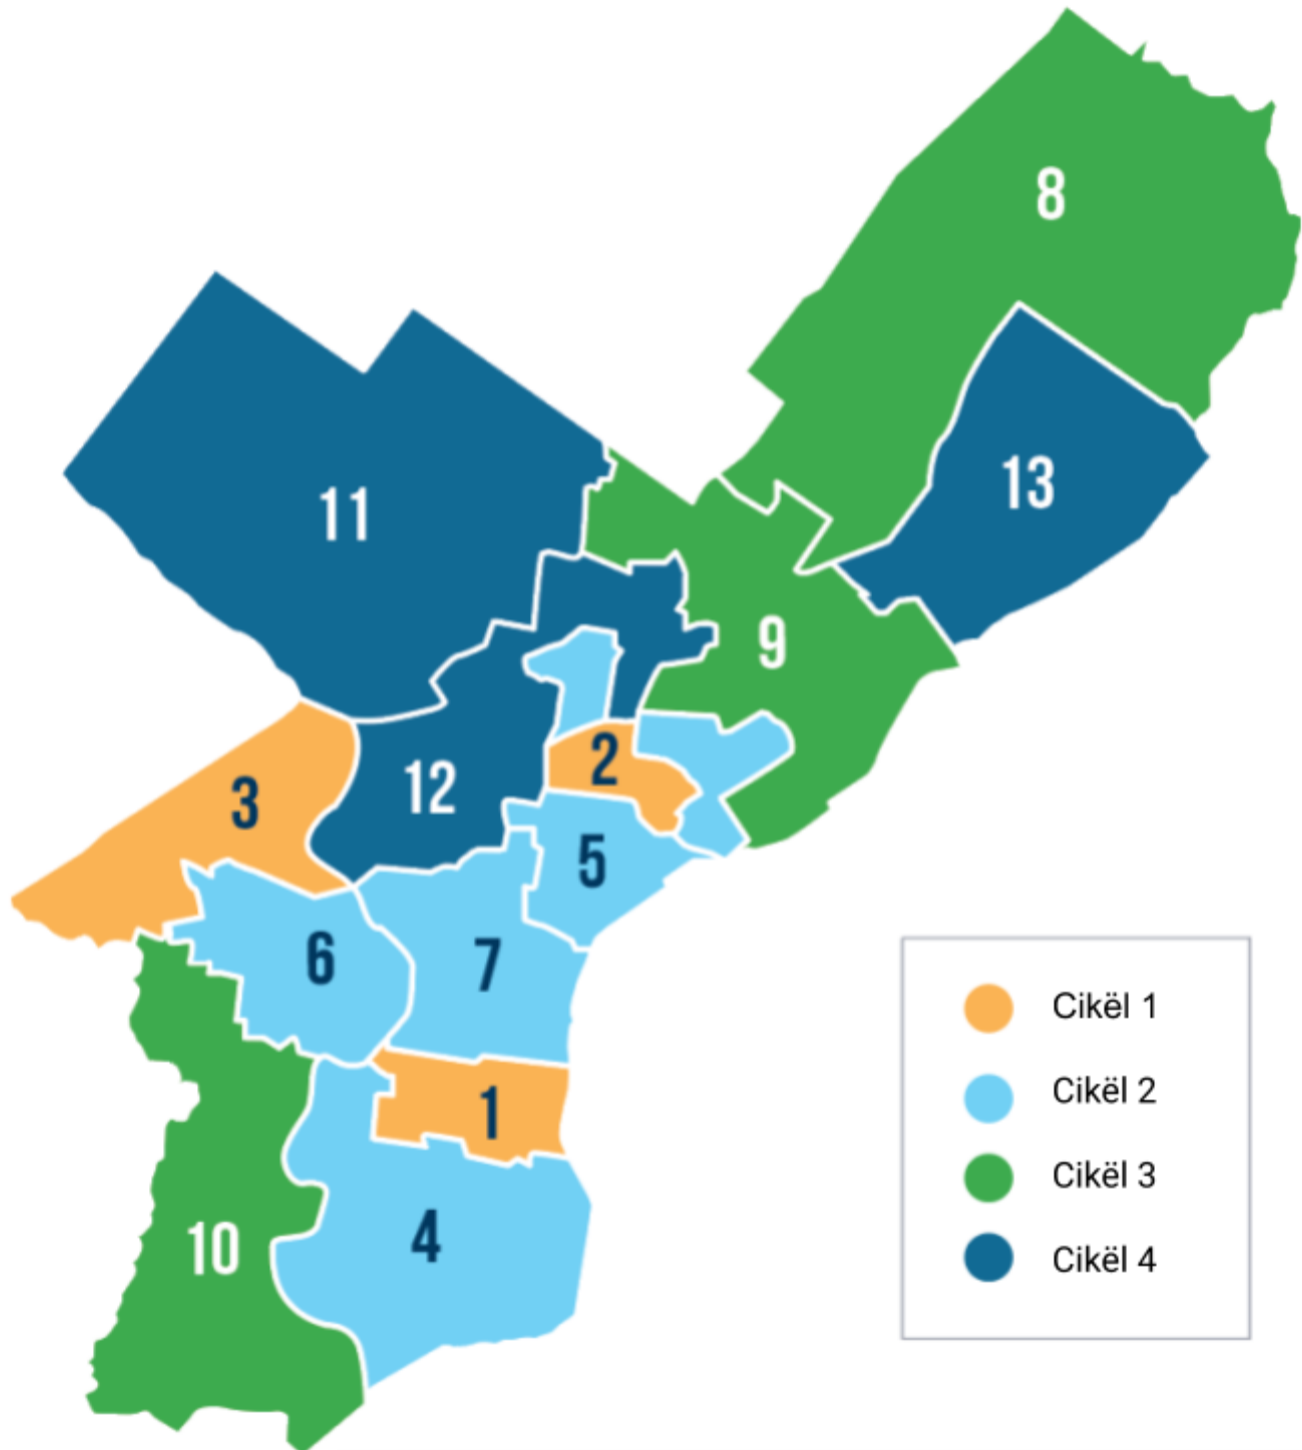

Në Cilin Cikël Është Shkolla Juaj? Plani I Rishqyrtimit Të Plotë Të Shkollave

Cikël 1	Cikël 2	Cikël 3	Cikël 4
<p>Vëndi i studimit 1 Arthur Childs Jackson Kirkbride McDaniel Meredith Nebinger Southwark Stanton, EM Vare-Washington</p> <p>Vëndi i studimit 2 Cramp deBurgos Elkin Munoz Marin Potter-Thomas Sheppard Willard</p> <p>Vëndi i studimit 3 Cassidy Gompers Lamberton Mastery (Mann) Overbrook Universal (Bluford)</p>	<p>Vëndi i studimit 4 Bregy Fell Furness Girard Jenks, Abram Key Sharswood South Phila Taggart Universal (Alcorn) Universal (Audenried) Universal (Vare, EH)</p> <p>Vëndi i studimit 5 Adaire Aspira (Stetson) Brown, HA Cayuga Clemente Edison Hackett Hartranft Hunter Kensington CAPA Kensington Health Kensington Urban Business Ludlow McClure McKinley Memphis St (Jones MS) Moffet Penn Treaty Richmond Sheridan Taylor Webster Welsh</p> <p>Vëndi i studimit 6 Belmont Blankenburg Heston Lea Locke McMichael Overbrook Penn Alexander Powel Rhoads, J SLAMS Universal CS (Daroff) Washington, Martha West Phila</p> <p>Vëndi i studimit 7 Bache/Martin Dunbar Franklin Greenfield Kearny McCall Meade Morris Spring Garden Vaux BP Waring</p>	<p>Vëndi i studimit 8 Baldi Comly Crossan Decatur Farrell Fitzpatrick Fox Chase Frank Greenberg Hancock-LaBrum Loesche Moore Northeast Rhawnhurst Solis-Cohen Spruance Washington Wilson, W</p> <p>Vëndi i studimit 9 Bridesburg Carnell Fels Finletter Frankford Franklin Harding Hopkinson Juniata Park Lawton Lowell Marshall, J Mastery (Smedley) Phila Arts (HR Edmunds) Stearne Sullivan Universal CS (Creighton) Washington, Grover Ziegler</p> <p>Vëndi i studimit 10 Anderson Barry Bartram Bryant Catharine Comegys Global Leadership (Huey) Hamilton Harrington Longstreth Mastery (Harrity) Mitchell Morton Patterson Penrose Sayre Tilden</p>	<p>Vëndi i studimit 11 Cook-Wiss Day Dobson Edmonds, FS Ellwood Emlen Henry Houston Howe Jenks, John Kelly, JB King Lingelbach Logan Mastery (Pastorius) Mastery (Wister) McCloskey Mifflin Pennell Pennypacker Prince Hall Roosevelt Rowen Roxborough Shawmont Wagner</p> <p>Vëndi i studimit 12 Allen, Ethel American Paradigm (Birney) Aspira (Olney) Barton Bethune Blaine Cooke Dick Duckrey Feltonville Arts Feltonville Intermediate Gideon Kelley, WD Kenderton Marshall, T Mastery (Cleveland) Mastery (Clymer) Mastery (Douglass) Mastery (Gratz) Morrison Olney Peirce, TM Rhodes, EW Steel Strawberry Mansion Wright</p> <p>Vëndi i studimit 13 Allen, Ethan Brown, JH Disston Forrest Holme Lincoln Mayfair Meehan Pollock</p>