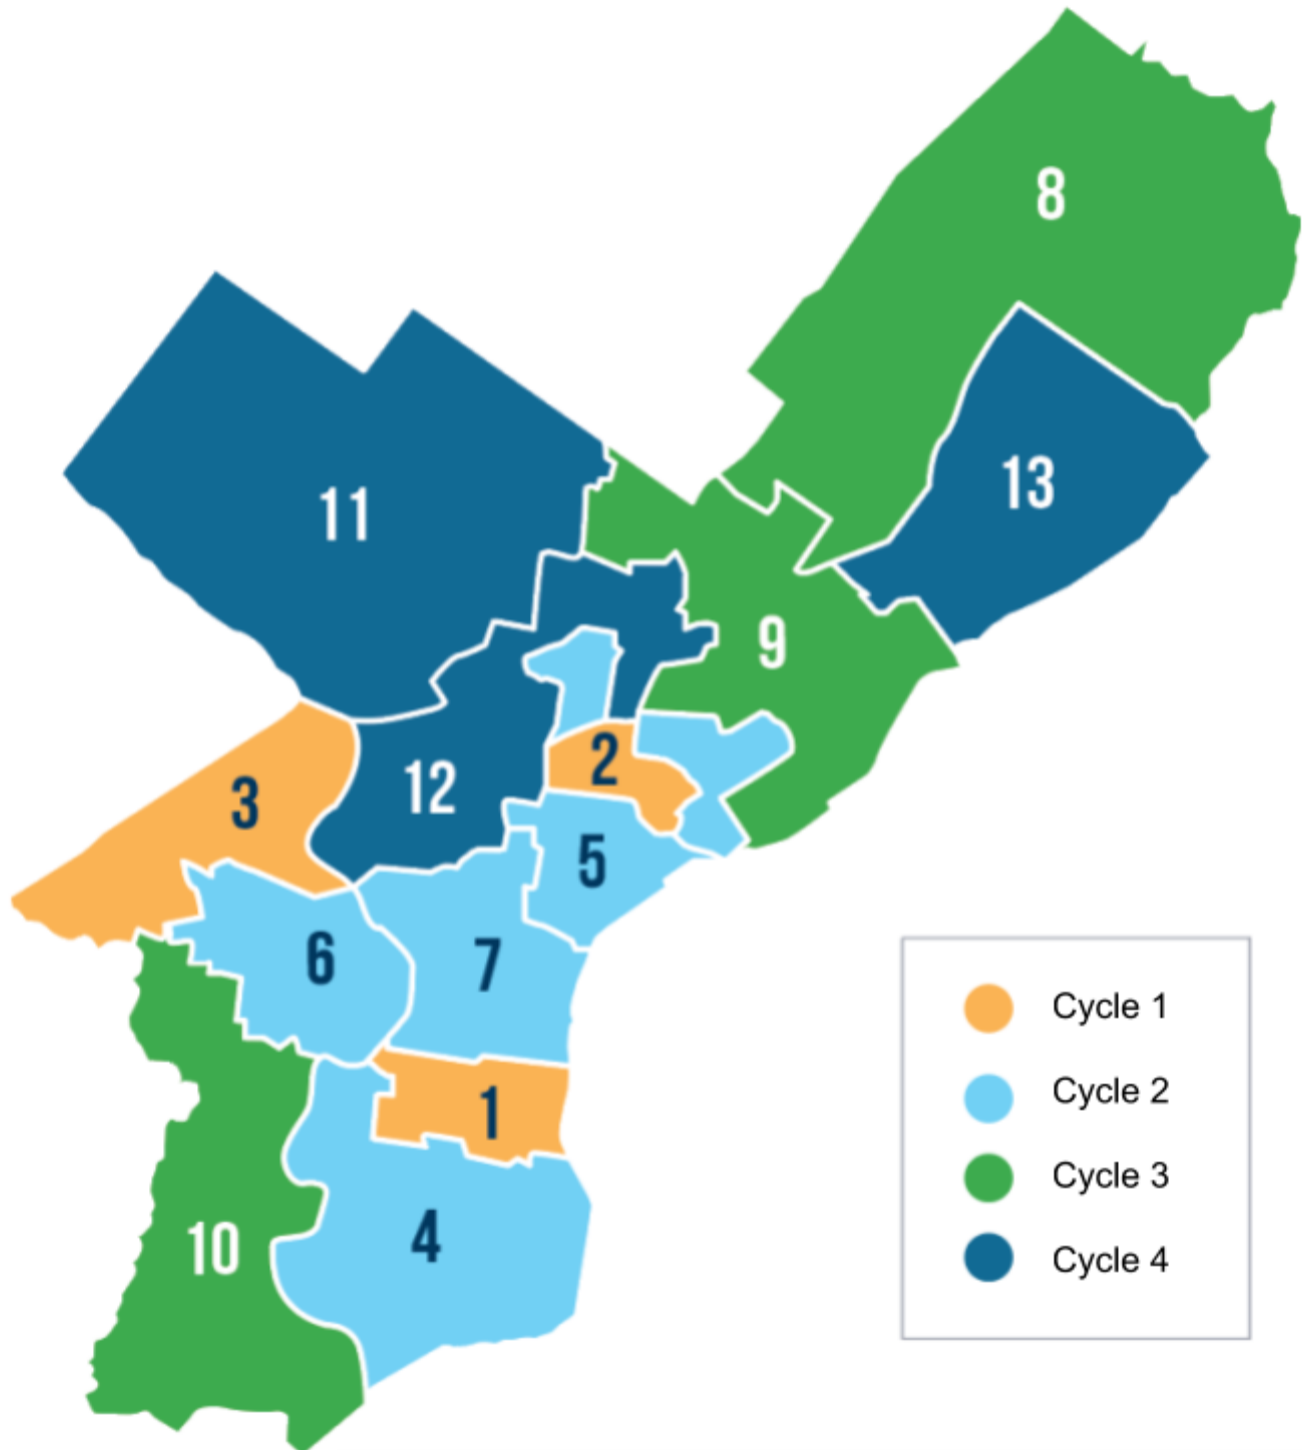

Quel est le cycle d'études de votre école ? Révision complète de la planification scolaire

Cycle 3	Cycle 2	Cycle 3	Cycle 4
<p>Domaine d'étude 1 Arthur Childs Jackson Kirkbride McDaniel Meredith Nebinger Southwark Stanton, EM Vare-Washington</p> <p>Domaine d'étude 2 Cramp deBurgos Elkin Munoz Marin Potter-Thomas Sheppard Willard</p> <p>Domaine d'étude 3 Cassidy Gompers Lamberton Mastery (Mann) Overbrook Universal (Bluford)</p>	<p>Domaine d'étude 4 Bregy Fell Furness Girard Jenks, Abram Key Sharswood South Phila Taggart Universal (Alcorn) Universal (Audenried) Universal (Vare, EH)</p> <p>Domaine d'étude 5 Adaire Aspira (Stetson) Brown, HA Cayuga Clemente Edison Hackett Hartranft Hunter Kensington CAPA Kensington Health Kensington Urban Business Ludlow McClure McKinley Memphis St (Jones MS) Moffet Penn Treaty Richmond Sheridan Taylor Webster Welsh</p> <p>Domaine d'étude 6 Belmont Blankenburg Heston Lea Locke McMichael Overbrook Penn Alexander Powel Rhoads, J SLAMS Universal CS (Daroff) Washington, Martha West Phila</p> <p>Domaine d'étude 7 Bache/Martin Dunbar Franklin Greenfield Kearny McCall Meade Morris Spring Garden Vaux BP Waring</p>	<p>Domaine d'étude 8 Baldi Comly Crossan Decatur Farrell Fitzpatrick Fox Chase Frank Greenberg Hancock-LaBrum Loesche Moore Northeast Rhawnhurst Solis-Cohen Spruance Washington Wilson, W</p> <p>Domaine d'étude 9 Bridesburg Carnell Fels Finletter Frankford Franklin Harding Hopkinson Juniata Park Lawton Lowell Marshall, J Mastery (Smedley) Phila Arts (HR Edmunds) Stearne Sullivan Universal CS (Creighton) Washington, Grover Ziegler</p> <p>Domaine d'étude 10 Anderson Barry Bartram Bryant Catharine Comegys Global Leadership (Huey) Hamilton Harrington Longstreth Mastery (Harrity) Mitchell Morton Patterson Penrose Sayre Tilden</p>	<p>Domaine d'étude 11 Cook-Wiss Day Dobson Edmonds, FS Ellwood Emlen Henry Houston Howe Jenks, John Kelly, JB King Lingelbach Logan Mastery (Pastorius) Mastery (Wister) McCloskey Mifflin Pennell Pennypacker Prince Hall Roosevelt Rowen Roxborough Shawmont Wagner</p> <p>Domaine d'étude 12 Allen, Ethel American Paradigm (Birney) Aspira (Olney) Barton Bethune Blaine Cooke Dick Duckrey Feltonville Arts Feltonville Intermediate Gideon Kelley, WD Kenderton Marshall, T Mastery (Cleveland) Mastery (Clymer) Mastery (Douglass) Mastery (Gratz) Morrison Olney Peirce, TM Rhodes, EW Steel Strawberry Mansion Wright</p> <p>Domaine d'étude 13 Allen, Ethan Brown, JH Disston Forrest Holme Lincoln Mayfair Meehan Pollock</p>